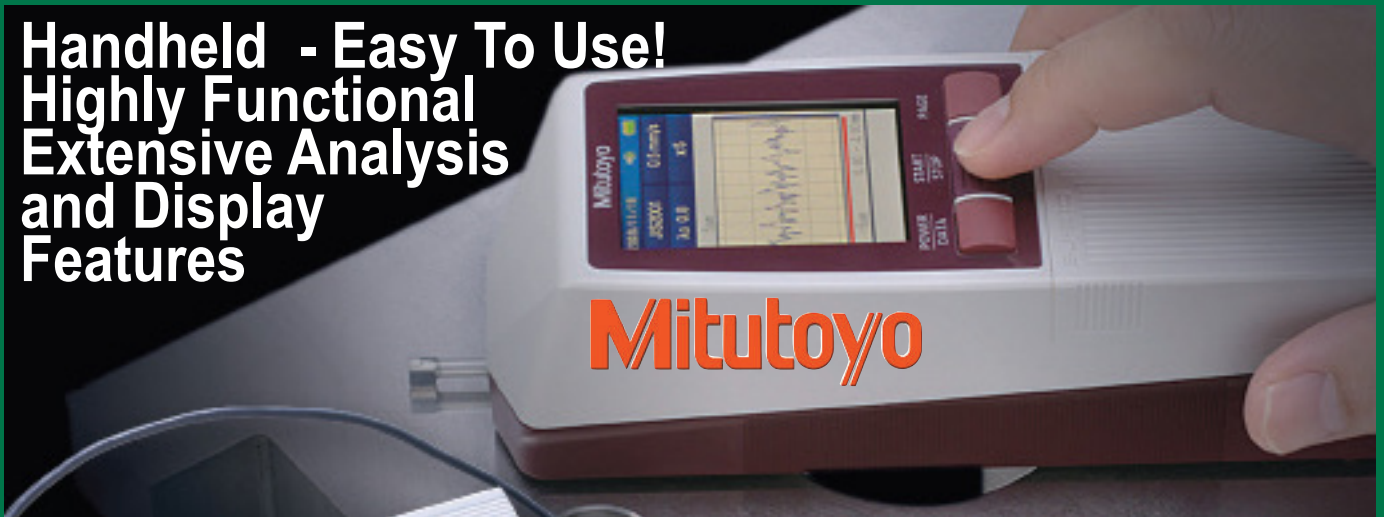

SB SIMPSON

INDUSTRIAL  SUPPLIES

www.sbsimpson.com

1-855-SIMPSON (746-7766)

**Handheld - Easy To Use!
Highly Functional
Extensive Analysis
and Display
Features**

JS-210 PORTABLE SURFACE ROUGHNESS TESTER

A small, lightweight, and extremely easy to use surface roughness measurement instrument that lets you view surface roughness waveforms right on the color LCD screen.

- Built-in 2.4-inch color graphic, back-lit LCD display provides excellent readability, improved visibility and is easy-to-use in dark environments
- Operation keys are clearly defined on the front of the unit and under the sliding cover
- Internal memory stores up to 10 measurement conditions and one measured profile