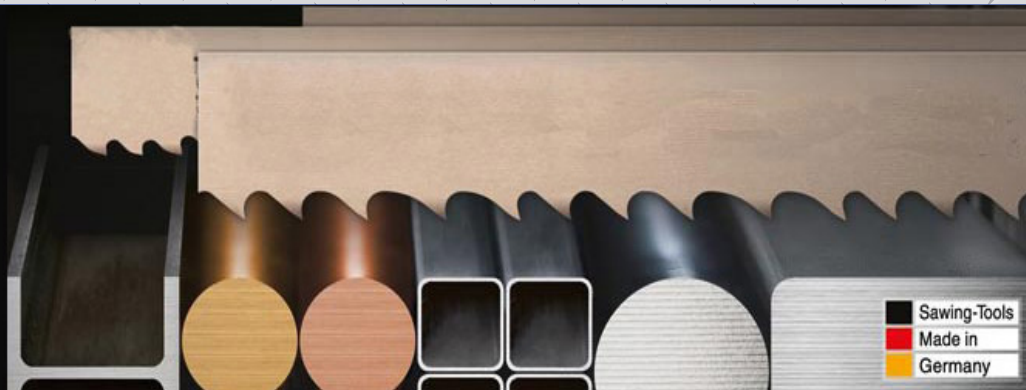

# SB SIMPSON

INDUSTRIAL  SUPPLIES

[www.sbsimpson.com](http://www.sbsimpson.com)

1-855-SIMPSON (746-7766)

**WIKUS**<sup>®</sup>

Precision at the cutting point

HIGH-PERFORMANCE  
BAND SAW BLADES

■ Sawing-Tools  
■ Made in  
■ Germany